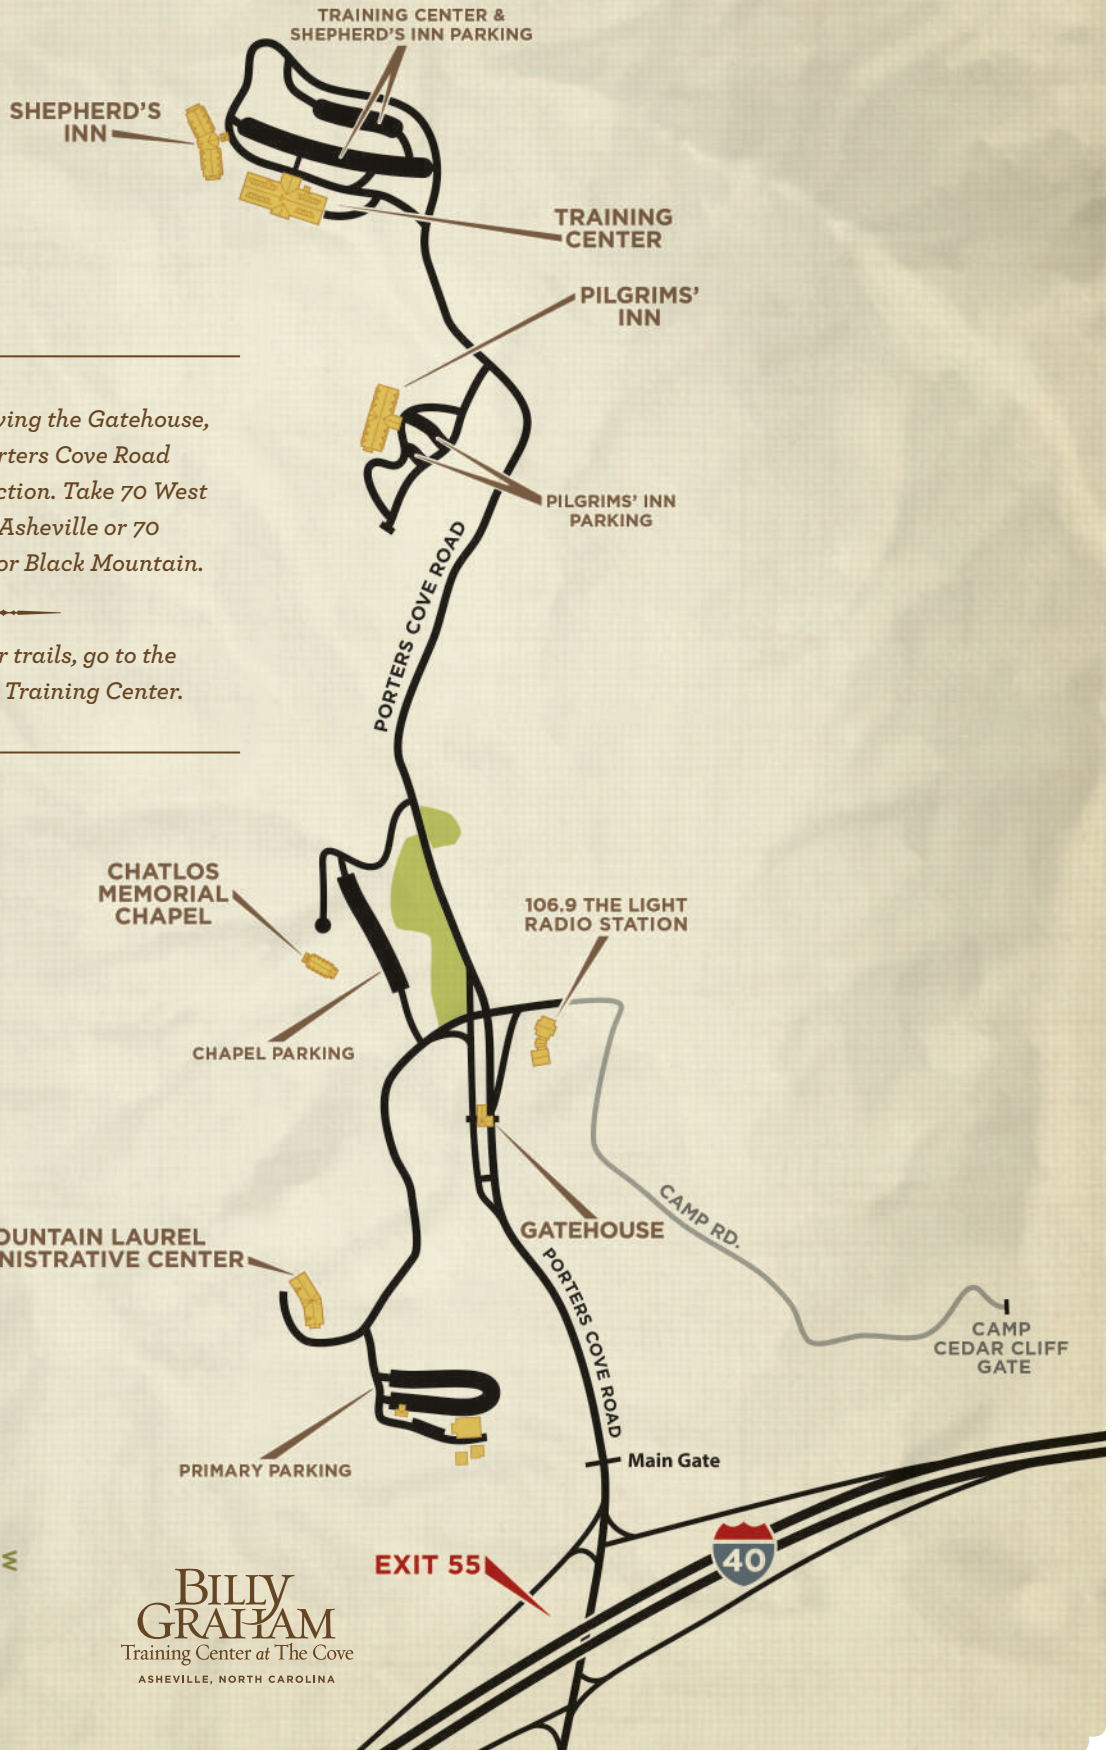

# THE COVE MAP

U.S. 70: After leaving the Gatehouse, continue on Porters Cove Road until the T-intersection. Take 70 West (left turn) for Asheville or 70 East (right turn) for Black Mountain.

For a map of our trails, go to the front desk in the Training Center.